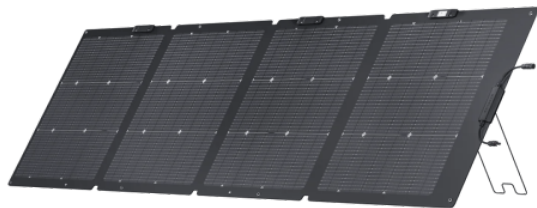

# EcoFlow NextGen 220W Bifacial Portable Solar Panel

**Brand:** Ecoflow

**Product Code:** SLP-08

**Stock:** In Stock

**Weight:** 15.40lb

**Dimensions:** 84.80in x 24.20in x 1.00in

**Price:** \$535.00

## Short Description

Generate solar energy anywhere with our compact-designed panels. Fold away to store in your van or closet, pull them out in seconds to start using.

## Description

Capture more energy with a dual-sided design. With a 220W primary side, and a 175W side on the back for ambient light, you can capture up to 28% more solar energy and charge your portable power station even faster. With an IP68 waterproof rating, our NextGen 220W Bifacial Solar Panel maintains its high performance even when it's in contact with water. So you can recharge near a lake or take it out on your boat without worry!

## Specifications:

**Rated Power:** 220W ( $\pm 5$ W) Front/175W Rear

**Cell Type:** N Type TOPCon monocrystalline silicon

**Conversion Efficiency:** 25%

**Weight (Solar Panel):** 15.4 lb (7.0 kg)

**Dimensions Unfolded:** 24.2×84.8×1.0 in/615×2155×25 mm