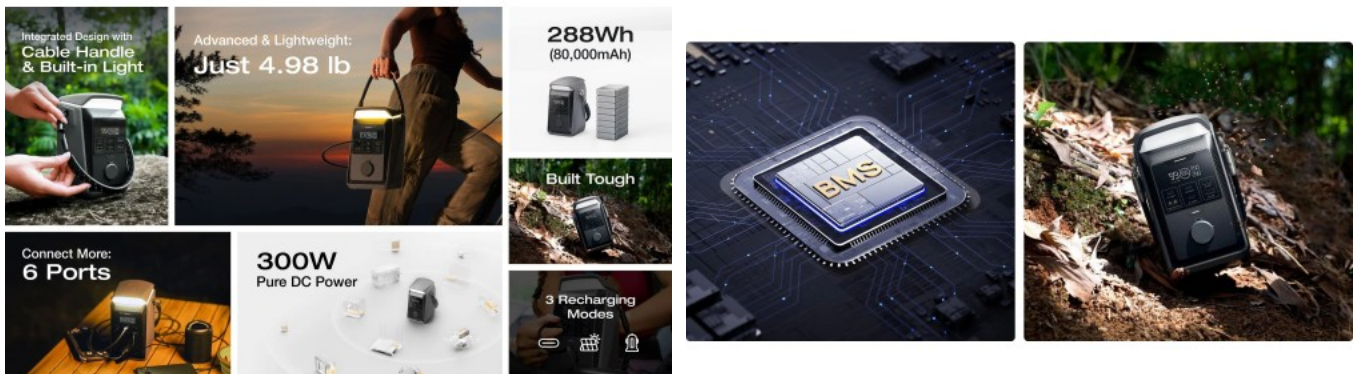

USB-A: 2*12W

USB-C: 3*140W (in&out)

Car Outlet Maximum Charging Power: 120W Max

Solar/Car Input: 110W Max

IP Protection: IP30

Warranty: 3 years

WiFi/Bluetooth/App: Supported

Built-in Light: Multi-function Camping Light

Handle Type: Detachable 140W Charging Cable Handle

Protection Type: Over Voltage Protection, Overload Protection, Over Temperature Protection, Short Circuit Protection, Low Temperature Protection, Low Voltage Protection, Overcurrent Protection

What's included:

(1) EcoFlow TRAIL Plus 300DC Portable Power Station

Video: EcoFlow TRAIL Plus 300 DC

Product Gallery